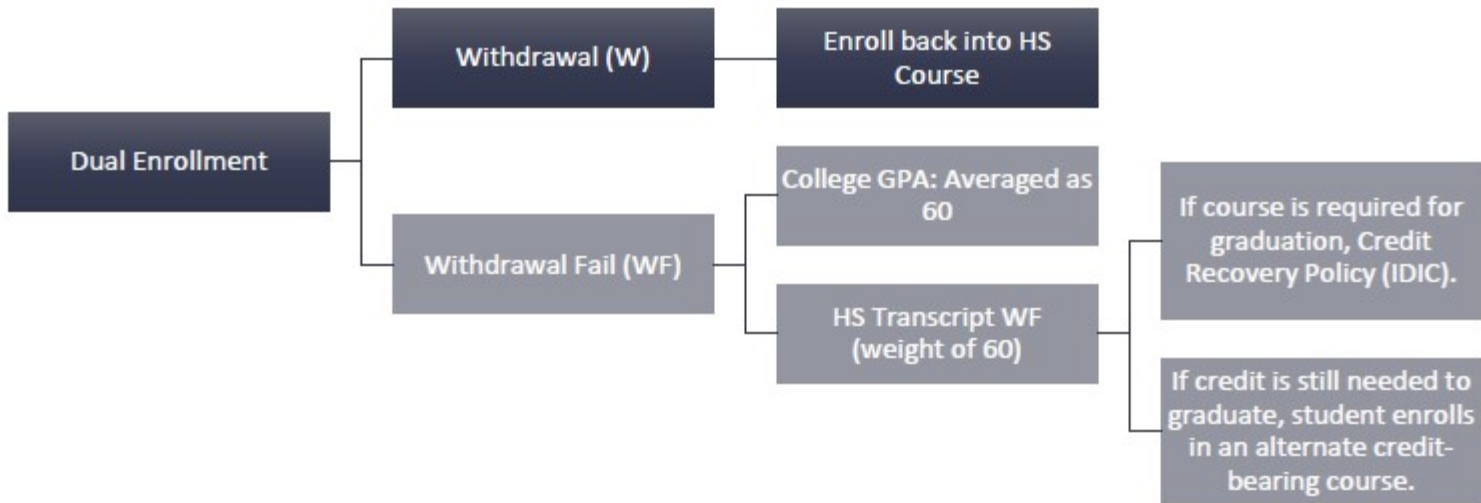

WITHDRAWAL FAIL/ WF

WF=60 HS/College

School Counselor Reminders:

If a student drops after the college’s drop add period, a W or WF should be placed on the student’s transcript. W holds no weight. WF holds the weight of a 60.

***Refer to Policy IHA Grading and Reporting for information on how students can clear an NG and I**

***Refer to Board Policy IDIC Credit and Recovery for more information on credit recovery options**